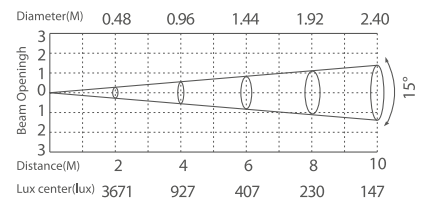

# Wall Washer GRAFY

DMX  
512

RDM

IP66  
OUTDOOR RATED

silver

**353 116**  
LED Power **40 W** ColourTemp **RGB** Luminous **1454 lm**

**353 117**  
LED Power **40 W** ColourTemp **RGBW** Luminous **1600 lm**

**353 118**  
LED Power **40 W** ColourTemp **RGBW** Luminous **2034 lm**

## LIGHT DISTRIBUTION

15° (10°-25°-30°-60°-15°x30°-60°x15°)

15° (25°-30°-60°-15°x30°-60°x15°)

15° (10°-25°-30°-60°-15°x30°-60°x15°)