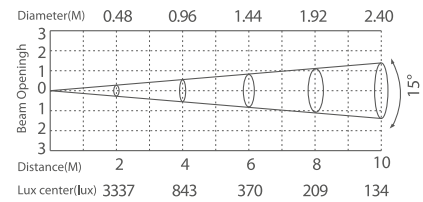

# Wall Washer GRAFY

DMX  
512

RDM

IP66  
OUTDOOR RATED

silver

**353 116**  
LED Power **40 W** ColourTemp **RGB** Luminous **1454 lm**

**353 117**  
LED Power **40 W** ColourTemp **RGBW** Luminous **1600 lm**

**353 118**  
LED Power **40 W** ColourTemp **RGBW** Luminous **2034 lm**

## LIGHT DISTRIBUTION

15° (10°-25°-30°-60°-15°x30°-60°x15°)

15° (25°-30°-60°-15°x30°-60°x15°)

15° (10°-25°-30°-60°-15°x30°-60°x15°)