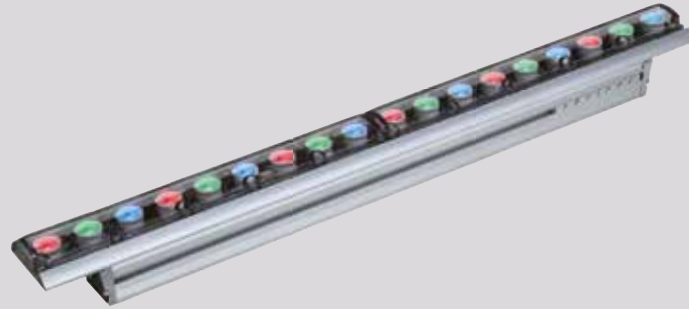

# Wall Washer GRAFY

DMX  
512

RDM

IP66  
OUTDOOR RATED

silver

**353 116**  
LED Power **40 W** ColourTemp **RGB** Luminous **1454 lm**

**353 117**  
LED Power **40 W** ColourTemp **RGBW** Luminous **1600 lm**

**353 118**  
LED Power **40 W** ColourTemp **RGBW** Luminous **2034 lm**