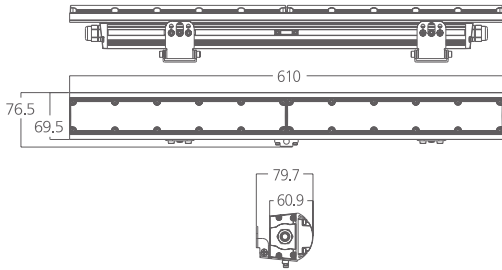

# Wall Washer GRAFY

DMX  
512

RDM

IP66  
OUTDOOR RATED

silver

**353 116**  
LED Power **40 W** ColourTemp **RGB** Luminous **1454 lm**

**353 117**  
LED Power **40 W** ColourTemp **RGBW** Luminous **1600 lm**

**353 118**  
LED Power **40 W** ColourTemp **RGBW** Luminous **2034 lm**

## LIGHT DISTRIBUTION

15° (10°-25°-30°-60°-15°x30°-60°x15°)

15° (25°-30°-60°-15°x30°-60°x15°)

15° (10°-25°-30°-60°-15°x30°-60°x15°)